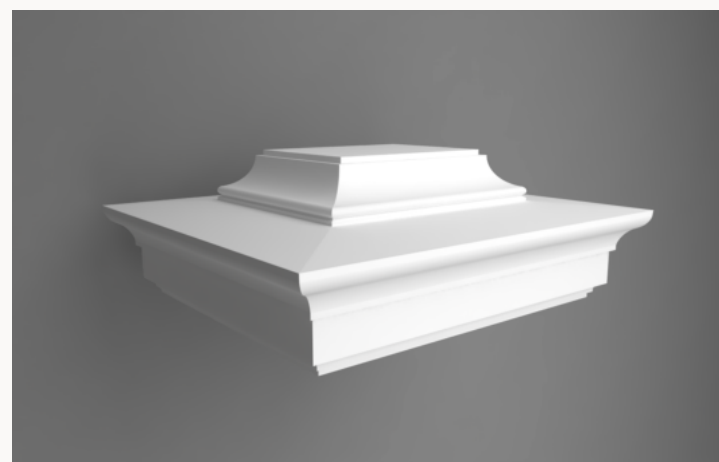

Traditional Architectural Moulding Collection

Toulouse Collection

Column 1: Round

Dimensions: various

Pier Caps

Dimensions: many options available