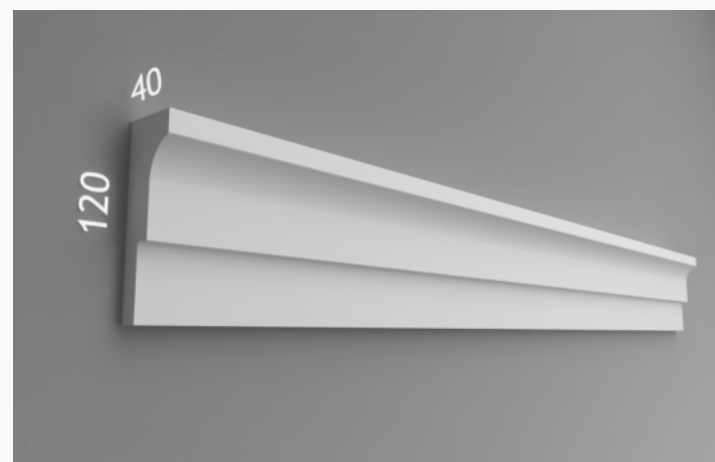

Contemporary Architectural Moulding Collection

Sinclair Collection

Architrave: WP12

Dimensions: 90mm x 30mm

Architrave: WP2

Dimensions: 120mm x 40 mm

Chord: CP11

Dimensions: 130mm x 100mm

Parapet: EP1 (L)

Dimensions: 160mm x 170mm