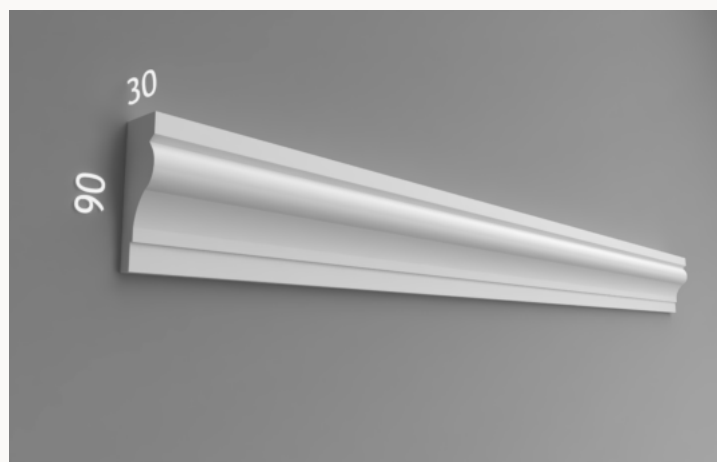

Contemporary Architectural Moulding Collection

Sinclair Collection

Architrave: WP12

Dimensions: 90mm x 30mm

Architrave: WP2

Dimensions: 120mm x 40 mm

Chord: CP11

Dimensions: 130mm x 100mm

Parapet: EP1 (L)

Dimensions: 160mm x 170mm