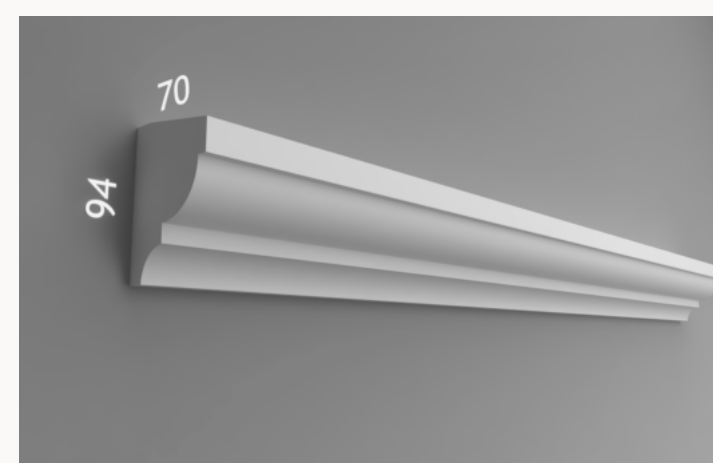

Traditional Architectural Moulding Collection

Sheffield Collection

**Architrave: WP11**  
Dimensions: 115 X 35mm

**Balusters**  
Dimensions: many options available

**Chord: CP3**  
Dimensions: 94mm x 70mm

**Chord: CP7**  
Dimensions: 150mm x 40mm

**Column 1: Round Column**  
Dimensions: various

**Corbels**  
Dimensions: many options available

**Parapet: EP26**  
Dimensions: 130mm x 130mm

**Parapet: EP32 (L)**  
Dimensions: 260mm x 240mm

**Pier Caps**  
Dimensions: many options available

**Quoining: QB2**  
Dimensions: 220mm x 30mm

**Sill: WS10**  
Dimensions: 130mm x 65mm

**Window Header: WH2**  
Dimensions: 170mm x 170mm