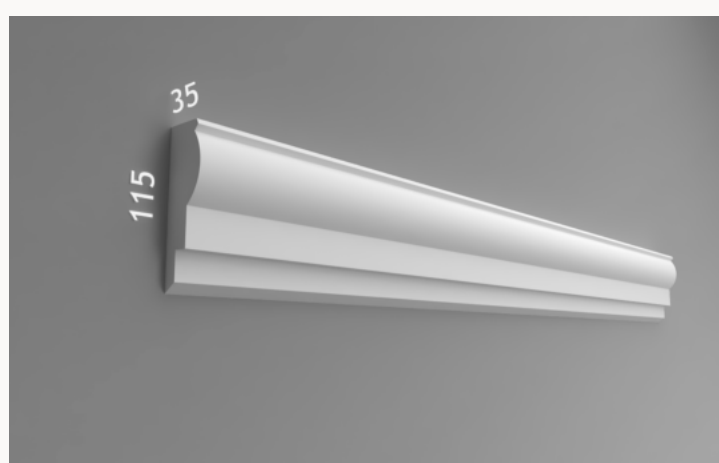

Traditional Architectural Moulding Collection

Sheffield Collection

**Architrave: WP11**  
Dimensions: 115 X 35mm

**Balusters**  
Dimensions: many options available

**Chord: CP3**  
Dimensions: 94mm x 70mm

**Chord: CP7**  
Dimensions: 150mm x 40mm

**Column 1: Round Column**  
Dimensions: various

**Corbels**  
Dimensions: many options available

**Parapet: EP26**  
Dimensions: 130mm x 130mm

**Parapet: EP32 (L)**  
Dimensions: 260mm x 240mm

**Pier Caps**  
Dimensions: many options available

**Quoining: QB2**  
Dimensions: 220mm x 30mm

**Sill: WS10**  
Dimensions: 130mm x 65mm

**Window Header: WH2**  
Dimensions: 170mm x 170mm