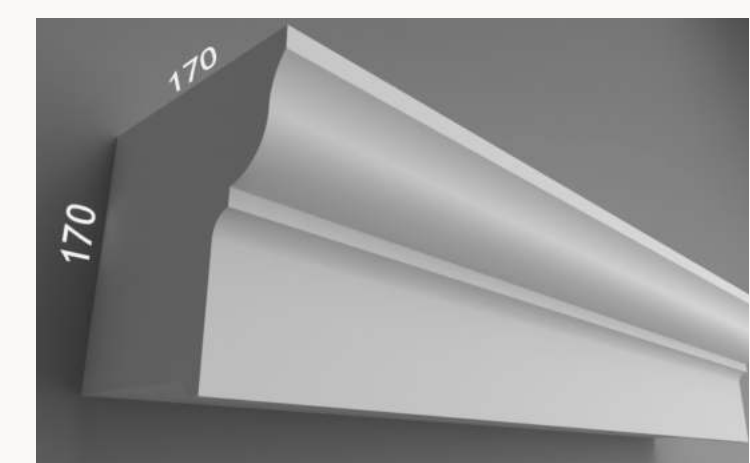

**Chord: CP7**  
Dimensions: 150mm x 40mm

**Column 1: Round Column**  
Dimensions: various

**Corbels**  
Dimensions: many options available

**Parapet: EP26**  
Dimensions: 130mm x 130mm

**Parapet: EP32 (L)**  
Dimensions: 260mm x 240mm

**Pier Caps**  
Dimensions: many options available

**Quoining: QB2**  
Dimensions: 220mm x 30mm

**Sill: WS10**  
Dimensions: 130mm x 65mm

**Window Header: WH2**  
Dimensions: 170mm x 170mm