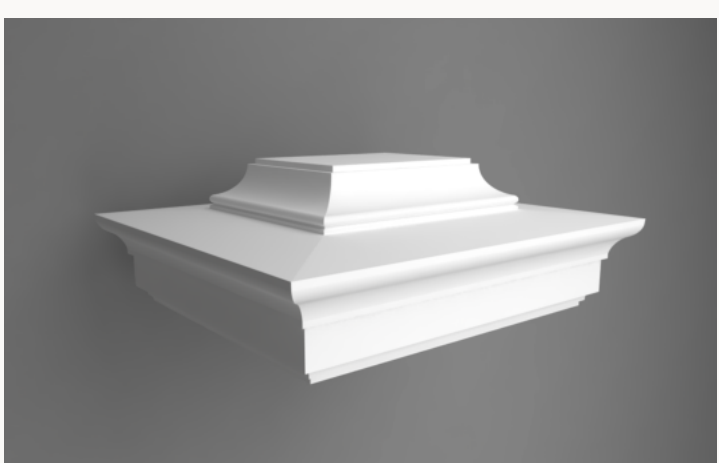

Traditional Architectural Moulding Collection

Sheffield Collection

**Architrave: WP11**  
Dimensions: 115 X 35mm

**Balusters**  
Dimensions: many options available

**Chord: CP3**  
Dimensions: 94mm x 70mm

**Chord: CP7**  
Dimensions: 150mm x 40mm

**Column 1: Round Column**  
Dimensions: various

**Corbels**  
Dimensions: many options available

**Parapet: EP26**  
Dimensions: 130mm x 130mm

**Parapet: EP32 (L)**  
Dimensions: 260mm x 240mm

**Pier Caps**  
Dimensions: many options available

**Quoining: QB2**  
Dimensions: 220mm x 30mm

**Sill: WS10**  
Dimensions: 130mm x 65mm

**Window Header: WH2**  
Dimensions: 170mm x 170mm