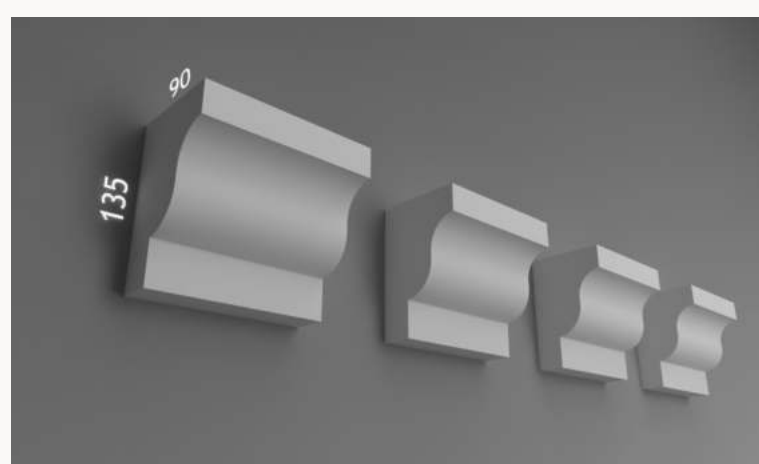

Traditional Architectural Moulding Collection

Sheffield Collection

**Architrave: WP11**  
Dimensions: 115 X 35mm

**Balusters**  
Dimensions: many options available

**Chord: CP3**  
Dimensions: 94mm x 70mm

**Chord: CP7**  
Dimensions: 150mm x 40mm

**Column 1: Round Column**  
Dimensions: various

**Corbels**  
Dimensions: many options available

**Parapet: EP26**  
Dimensions: 130mm x 130mm

**Parapet: EP32 (L)**  
Dimensions: 260mm x 240mm

**Pier Caps**  
Dimensions: many options available

**Quoining: QB2**  
Dimensions: 220mm x 30mm

**Sill: WS10**  
Dimensions: 130mm x 65mm

**Window Header: WH2**  
Dimensions: 170mm x 170mm