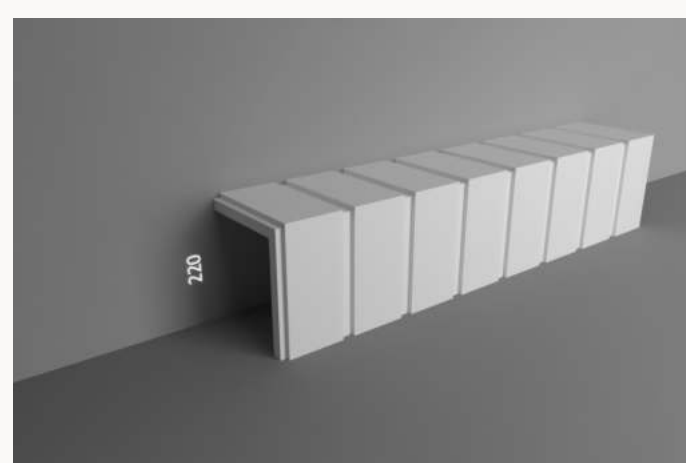

**Chord: CP7**  
Dimensions: 150mm x 40mm

**Column 1: Round Column**  
Dimensions: various

**Corbels**  
Dimensions: many options available

**Parapet: EP26**  
Dimensions: 130mm x 130mm

**Parapet: EP32 (L)**  
Dimensions: 260mm x 240mm

**Pier Caps**  
Dimensions: many options available

**Quoining: QB2**  
Dimensions: 220mm x 30mm

**Sill: WS10**  
Dimensions: 130mm x 65mm

**Window Header: WH2**  
Dimensions: 170mm x 170mm