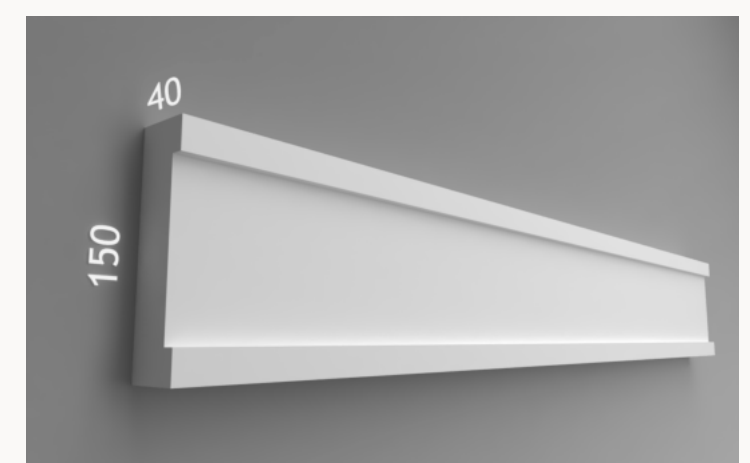

Traditional Architectural Moulding Collection

Sheffield Collection

**Architrave: WP11**  
Dimensions: 115 X 35mm

**Balusters**  
Dimensions: many options available

**Chord: CP3**  
Dimensions: 94mm x 70mm

**Chord: CP7**  
Dimensions: 150mm x 40mm

**Column 1: Round Column**  
Dimensions: various

**Corbels**  
Dimensions: many options available

**Parapet: EP26**  
Dimensions: 130mm x 130mm

**Parapet: EP32 (L)**  
Dimensions: 260mm x 240mm

**Pier Caps**  
Dimensions: many options available

**Quoining: QB2**  
Dimensions: 220mm x 30mm

**Sill: WS10**  
Dimensions: 130mm x 65mm

**Window Header: WH2**  
Dimensions: 170mm x 170mm