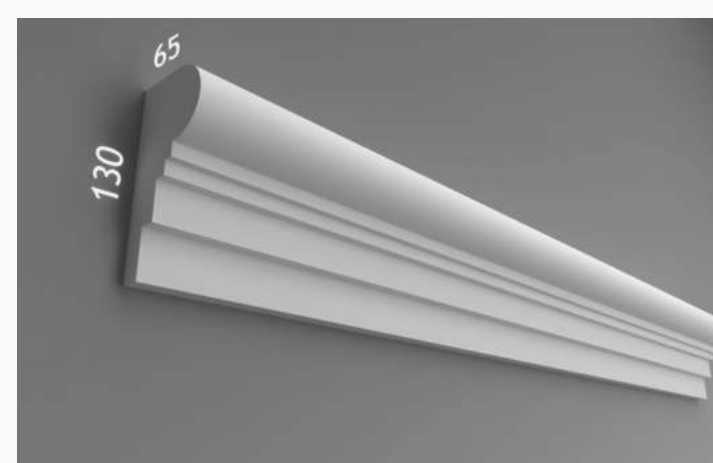

Traditional Architectural Moulding Collection

Sheffield Collection

**Architrave: WP11**  
Dimensions: 115 X 35mm

**Balusters**  
Dimensions: many options available

**Chord: CP3**  
Dimensions: 94mm x 70mm

**Chord: CP7**  
Dimensions: 150mm x 40mm

**Column 1: Round Column**  
Dimensions: various

**Corbels**  
Dimensions: many options available

**Parapet: EP26**  
Dimensions: 130mm x 130mm

**Parapet: EP32 (L)**  
Dimensions: 260mm x 240mm

**Pier Caps**  
Dimensions: many options available

**Quoining: QB2**  
Dimensions: 220mm x 30mm

**Sill: WS10**  
Dimensions: 130mm x 65mm

**Window Header: WH2**  
Dimensions: 170mm x 170mm