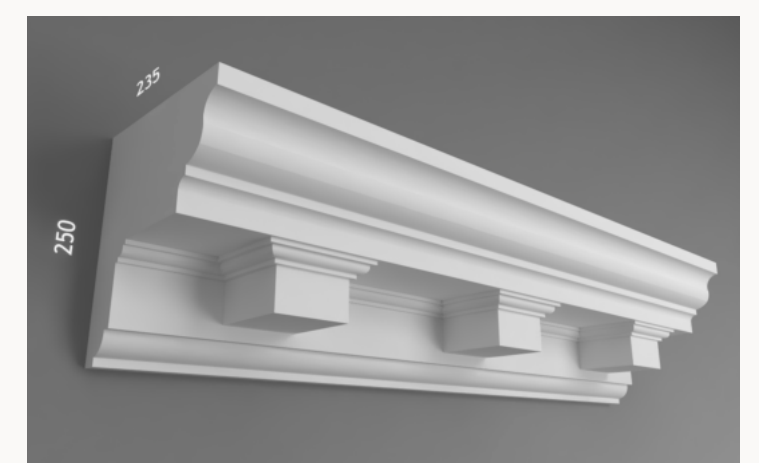

Traditional Architectural Moulding Collection

Oxford Collection

Architrave: WP14

Dimensions: 100mm x 45mm

Flatband: FB3

Dimensions: 85mm x 30mm

Parapet: EP12

Dimensions: 140mm x 120mm

Parapet: EP7

Dimensions: 250mm x 235mm