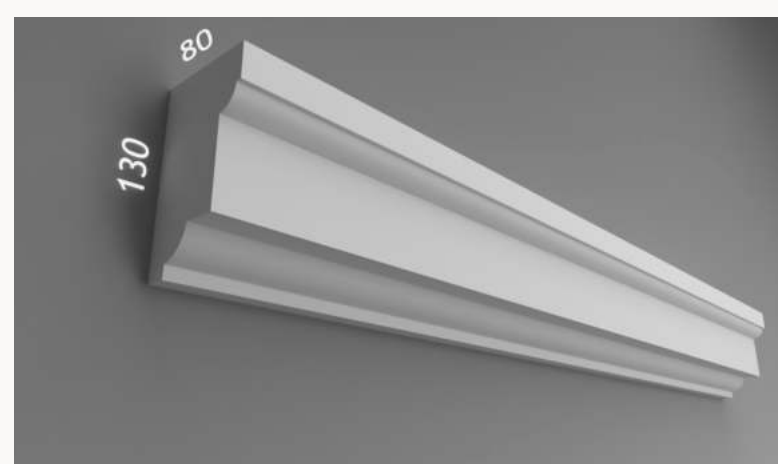

Traditional Architectural Moulding Collection

Marseille Collection

Over Door Panels

Dimensions: many options available

Quoining: QB2

Dimensions: 220mm x 30mm

Keystones

Dimensions: many options available

Column 1: Round Column

Dimensions: various

Sill: WS6

Dimensions: 130mm x 80mm

Sill: WS12

Dimensions: 160mm x 85mm

Plinth: PL4

Dimensions: 300mm x 55mm

Parapet: EP19

Dimensions: 350mm x 310mm

Parapet: EP20

Dimensions: 330mm x 270mm

Parapet: EP23

Dimensions: 150mm x 150mm

Parapet: EP27

Dimensions: 165mm x 165mm

Architrave: WP18

Dimensions: 120mm x 55mm