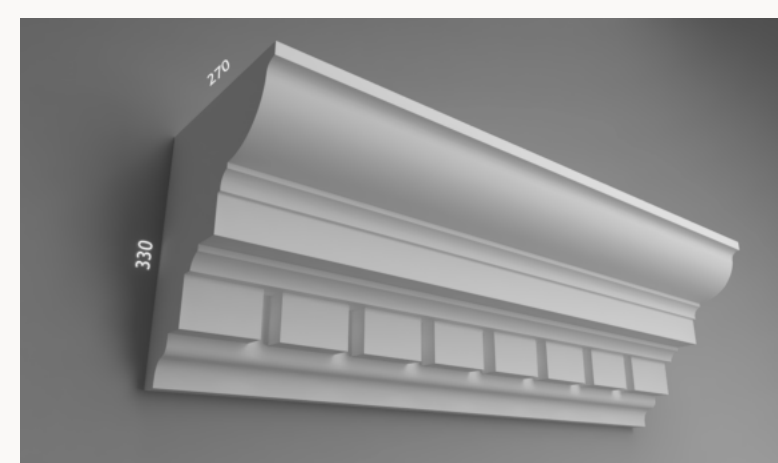

Traditional Architectural Moulding Collection

Marseille Collection

Over Door Panels

Dimensions: many options available

Quoining: QB2

Dimensions: 220mm x 30mm

Keystones

Dimensions: many options available

Column 1: Round Column

Dimensions: various

Sill: WS6

Dimensions: 130mm x 80mm

Sill: WS12

Dimensions: 160mm x 85mm

Plinth: PL4

Dimensions: 300mm x 55mm

Parapet: EP19

Dimensions: 350mm x 310mm

Parapet: EP20

Dimensions: 330mm x 270mm

Parapet: EP23

Dimensions: 150mm x 150mm

Parapet: EP27

Dimensions: 165mm x 165mm

Architrave: WP18

Dimensions: 120mm x 55mm