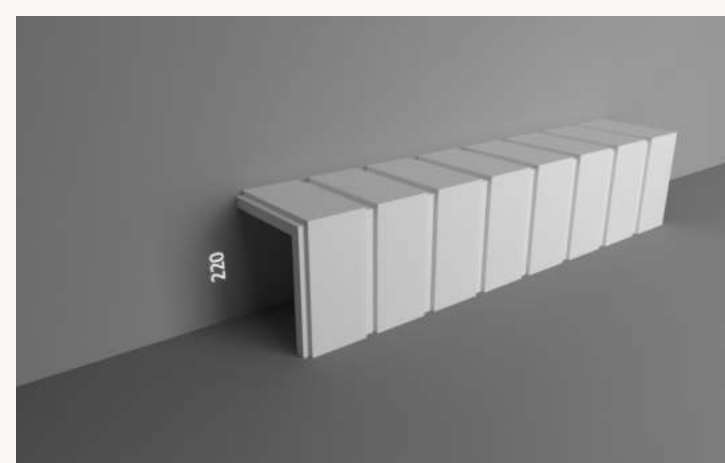

Traditional Architectural Moulding Collection

Marseille Collection

Over Door Panels

Dimensions: many options available

Quoining: QB2

Dimensions: 220mm x 30mm

Keystones

Dimensions: many options available

Column 1: Round Column

Dimensions: various

Sill: WS6

Dimensions: 130mm x 80mm

Sill: WS12

Dimensions: 160mm x 85mm

Plinth: PL4

Dimensions: 300mm x 55mm

Parapet: EP19

Dimensions: 350mm x 310mm

Parapet: EP20

Dimensions: 330mm x 270mm

Parapet: EP23

Dimensions: 150mm x 150mm

Parapet: EP27

Dimensions: 165mm x 165mm

Architrave: WP18

Dimensions: 120mm x 55mm