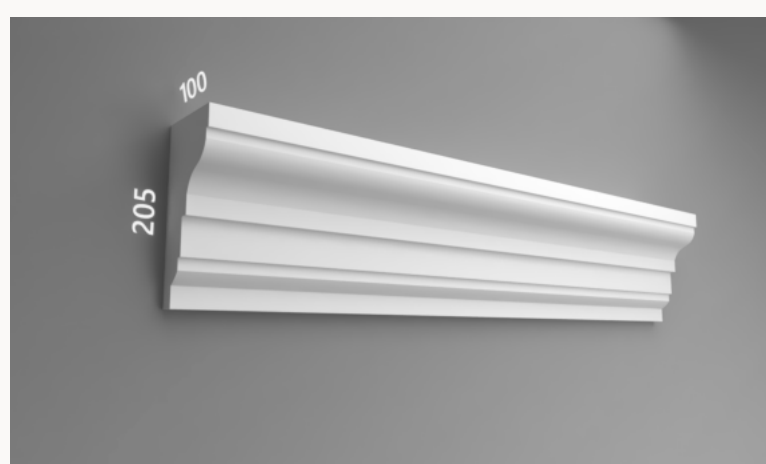

Traditional Architectural Moulding Collection

Lyon Collection

Architrave: WP10

Dimensions: 75mm x 25mm

Architrave: WP11

Dimensions: 115mm x 35mm

Chord: CP10

Dimensions: 60mm x 35mm

Parapet: EP28

Dimensions: 155mm x 90mm

Parapet: EP33

Dimensions: 205mm x 100mm