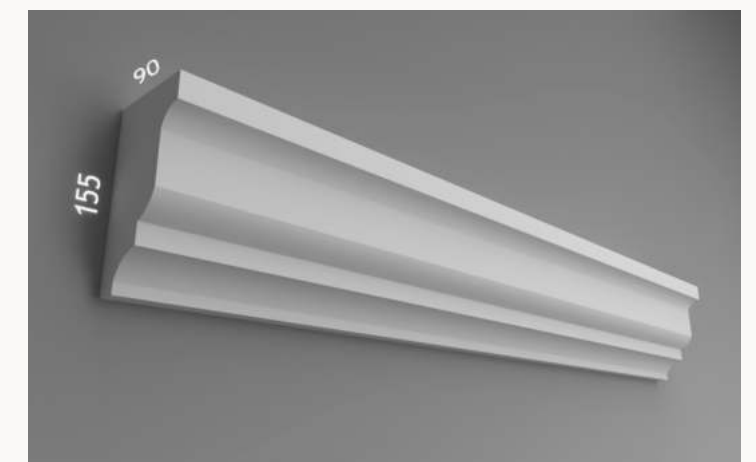

Traditional Architectural Moulding Collection

Lyon Collection

Architrave: WP10

Dimensions: 75mm x 25mm

Architrave: WP11

Dimensions: 115mm x 35mm

Chord: CP10

Dimensions: 60mm x 35mm

Parapet: EP28

Dimensions: 155mm x 90mm

Parapet: EP33

Dimensions: 205mm x 100mm