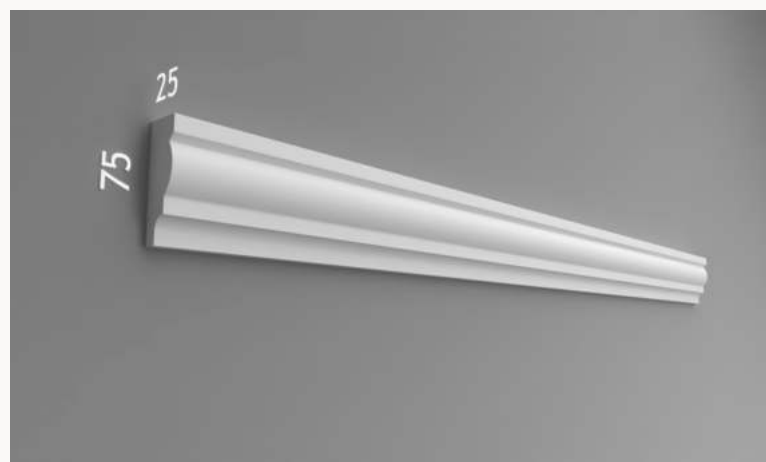

Traditional Architectural Moulding Collection

Lyon Collection

Architrave: WP10

Dimensions: 75mm x 25mm

Architrave: WP11

Dimensions: 115mm x 35mm

Chord: CP10

Dimensions: 60mm x 35mm

Parapet: EP28

Dimensions: 155mm x 90mm

Parapet: EP33

Dimensions: 205mm x 100mm