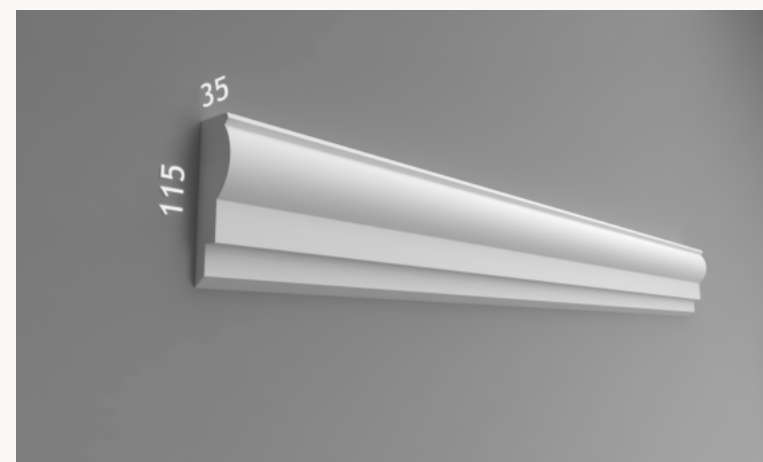

Traditional Architectural Moulding Collection

Lyon Collection

Architrave: WP10

Dimensions: 75mm x 25mm

Architrave: WP11

Dimensions: 115mm x 35mm

Chord: CP10

Dimensions: 60mm x 35mm

Parapet: EP28

Dimensions: 155mm x 90mm

Parapet: EP33

Dimensions: 205mm x 100mm