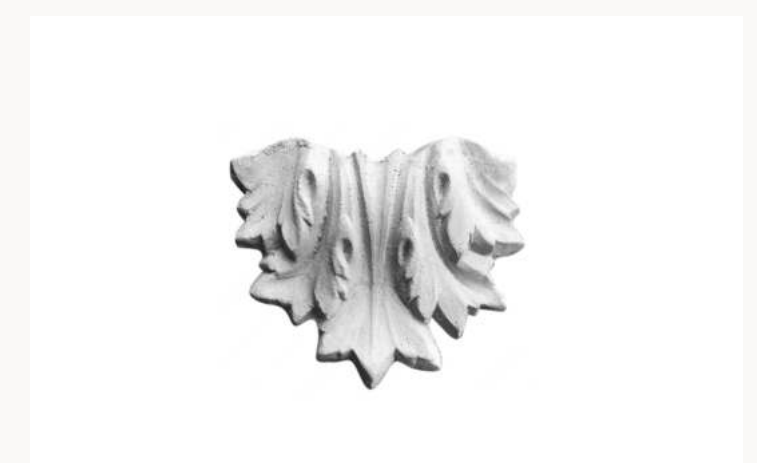

Traditional Architectural Moulding Collection

La Rochelle Collection

Architrave: WP7

Dimensions: 90mm x 45mm

Chord: CP7

Dimensions: 150mm x 40mm

Chord: CP8 (M)

Dimensions: 115mm x 85mm

Embellishments

Dimensions: many options available

Parapet: EP23

Dimensions: 150mm x 150mm

Parapet: EP26

Dimensions: 130mm x 130mm

Window Header:: WH2

Dimensions: 170mm x 170mm