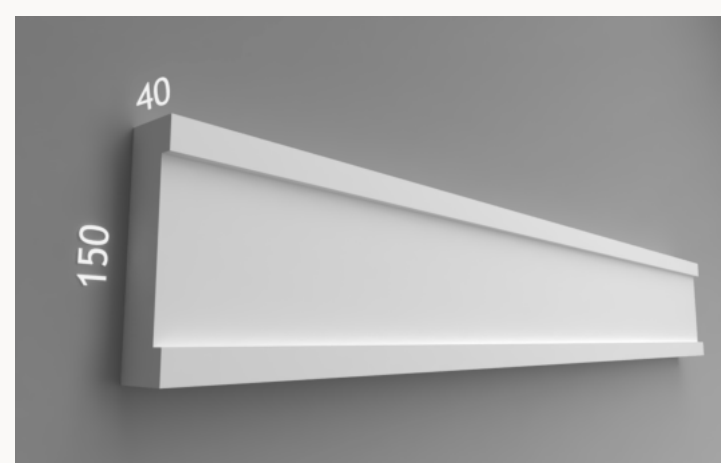

Traditional Architectural Moulding Collection

La Rochelle Collection

Architrave: WP7

Dimensions: 90mm x 45mm

Chord: CP7

Dimensions: 150mm x 40mm

Chord: CP8 (M)

Dimensions: 115mm x 85mm

Embellishments

Dimensions: many options available

Parapet: EP23

Dimensions: 150mm x 150mm

Parapet: EP26

Dimensions: 130mm x 130mm

Window Header:: WH2

Dimensions: 170mm x 170mm