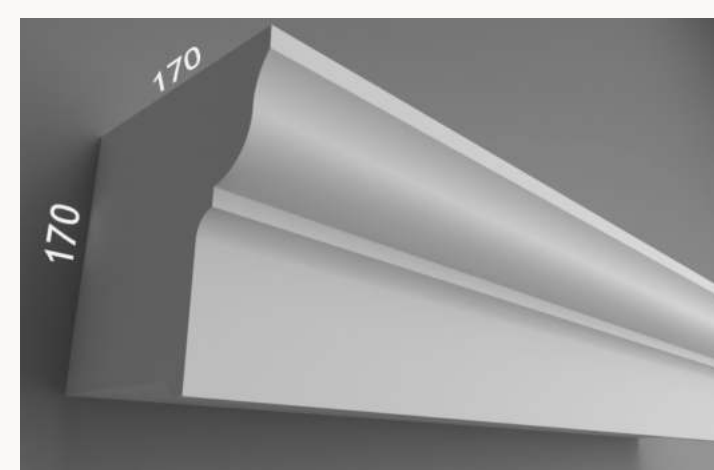

Embellishments

Dimensions: many options available

Parapet: EP23

Dimensions: 150mm x 150mm

Parapet: EP26

Dimensions: 130mm x 130mm

Window Header:: WH2

Dimensions: 170mm x 170mm