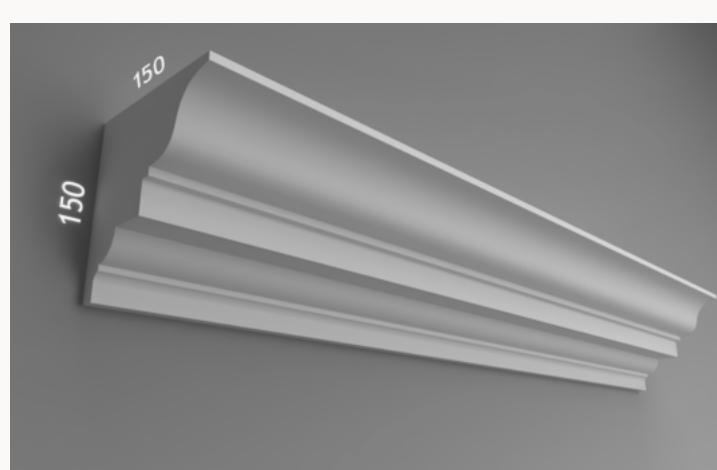

Traditional Architectural Moulding Collection

La Rochelle Collection

Architrave: WP7

Dimensions: 90mm x 45mm

Chord: CP7

Dimensions: 150mm x 40mm

Chord: CP8 (M)

Dimensions: 115mm x 85mm

Embellishments

Dimensions: many options available

Parapet: EP23

Dimensions: 150mm x 150mm

Parapet: EP26

Dimensions: 130mm x 130mm

Window Header:: WH2

Dimensions: 170mm x 170mm