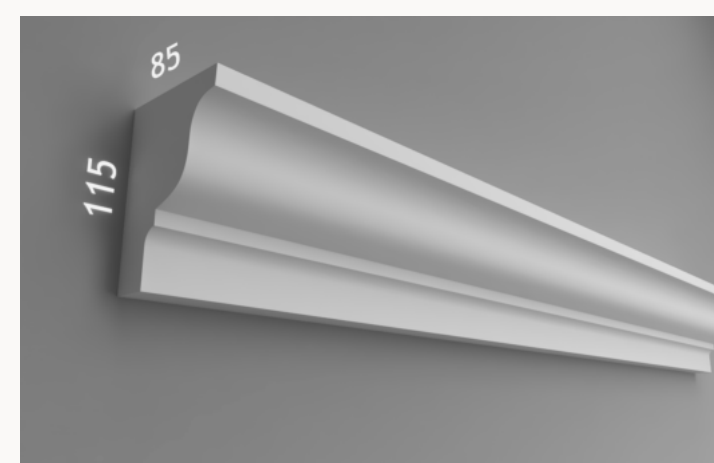

Traditional Architectural Moulding Collection

La Rochelle Collection

Architrave: WP7

Dimensions: 90mm x 45mm

Chord: CP7

Dimensions: 150mm x 40mm

Chord: CP8 (M)

Dimensions: 115mm x 85mm

Embellishments

Dimensions: many options available

Parapet: EP23

Dimensions: 150mm x 150mm

Parapet: EP26

Dimensions: 130mm x 130mm

Window Header:: WH2

Dimensions: 170mm x 170mm