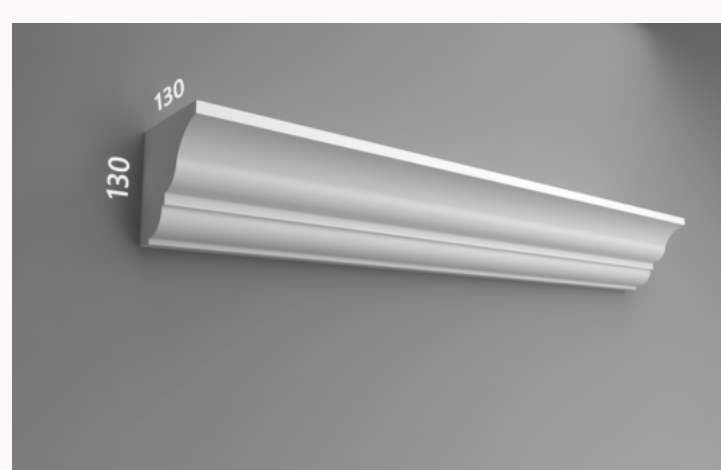

Traditional Architectural Moulding Collection

La Rochelle Collection

Architrave: WP7

Dimensions: 90mm x 45mm

Chord: CP7

Dimensions: 150mm x 40mm

Chord: CP8 (M)

Dimensions: 115mm x 85mm

Embellishments

Dimensions: many options available

Parapet: EP23

Dimensions: 150mm x 150mm

Parapet: EP26

Dimensions: 130mm x 130mm

Window Header:: WH2

Dimensions: 170mm x 170mm