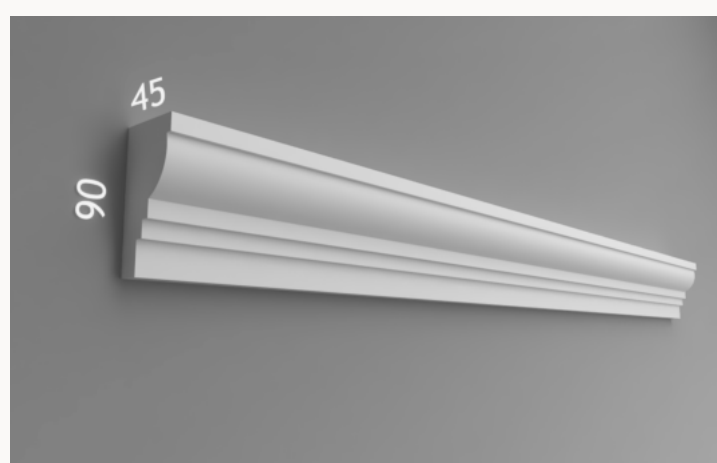

Traditional Architectural Moulding Collection

La Rochelle Collection

Architrave: WP7

Dimensions: 90mm x 45mm

Chord: CP7

Dimensions: 150mm x 40mm

Chord: CP8 (M)

Dimensions: 115mm x 85mm

Embellishments

Dimensions: many options available

Parapet: EP23

Dimensions: 150mm x 150mm

Parapet: EP26

Dimensions: 130mm x 130mm

Window Header:: WH2

Dimensions: 170mm x 170mm