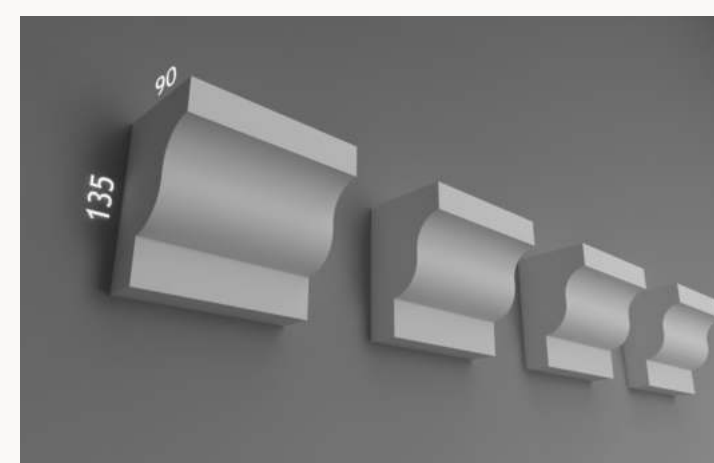

Traditional Architectural Moulding Collection

Chateau Collection

Architrave: WP14

Dimensions: 100mm x 45mm

Chord: CP8 (S)

Dimensions: 90mm x 70mm

Corbels

Dimensions: many options available

Parapet: EP10

Dimensions: 220mm x 170mm

Parapet: EP11

Dimensions: 170mm x 140mm

Sill: WS10

Dimensions: 130mm x 65mm