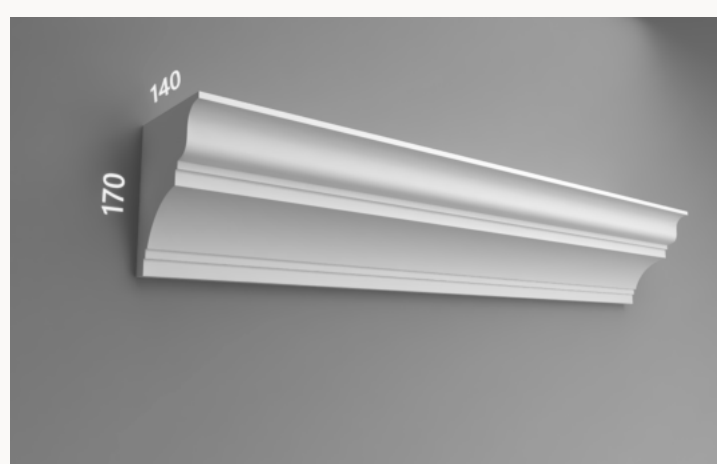

Traditional Architectural Moulding Collection

Chateau Collection

Architrave: WP14

Dimensions: 100mm x 45mm

Chord: CP8 (S)

Dimensions: 90mm x 70mm

Corbels

Dimensions: many options available

Parapet: EP10

Dimensions: 220mm x 170mm

Parapet: EP11

Dimensions: 170mm x 140mm

Sill: WS10

Dimensions: 130mm x 65mm