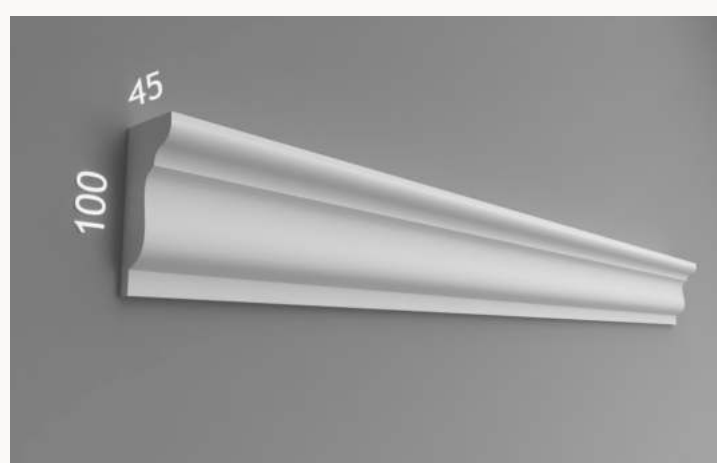

Traditional Architectural Moulding Collection

Chateau Collection

Architrave: WP14

Dimensions: 100mm x 45mm

Chord: CP8 (S)

Dimensions: 90mm x 70mm

Corbels

Dimensions: many options available

Parapet: EP10

Dimensions: 220mm x 170mm

Parapet: EP11

Dimensions: 170mm x 140mm

Sill: WS10

Dimensions: 130mm x 65mm