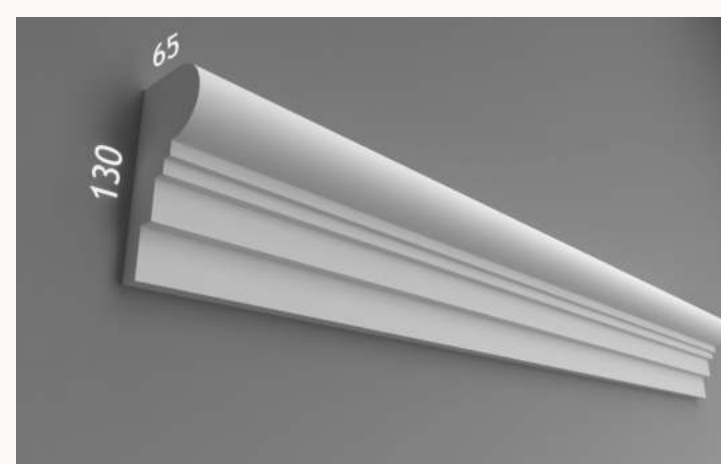

Traditional Architectural Moulding Collection

Chateau Collection

Architrave: WP14

Dimensions: 100mm x 45mm

Chord: CP8 (S)

Dimensions: 90mm x 70mm

Corbels

Dimensions: many options available

Parapet: EP10

Dimensions: 220mm x 170mm

Parapet: EP11

Dimensions: 170mm x 140mm

Sill: WS10

Dimensions: 130mm x 65mm