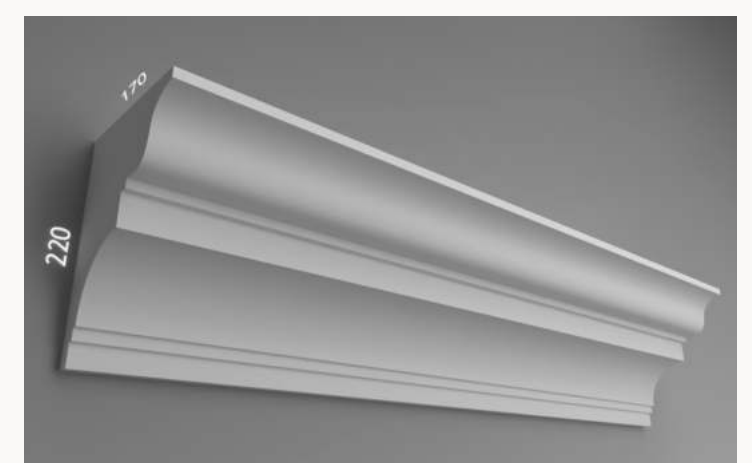

Traditional Architectural Moulding Collection

Chateau Collection

Architrave: WP14

Dimensions: 100mm x 45mm

Chord: CP8 (S)

Dimensions: 90mm x 70mm

Corbels

Dimensions: many options available

Parapet: EP10

Dimensions: 220mm x 170mm

Parapet: EP11

Dimensions: 170mm x 140mm

Sill: WS10

Dimensions: 130mm x 65mm