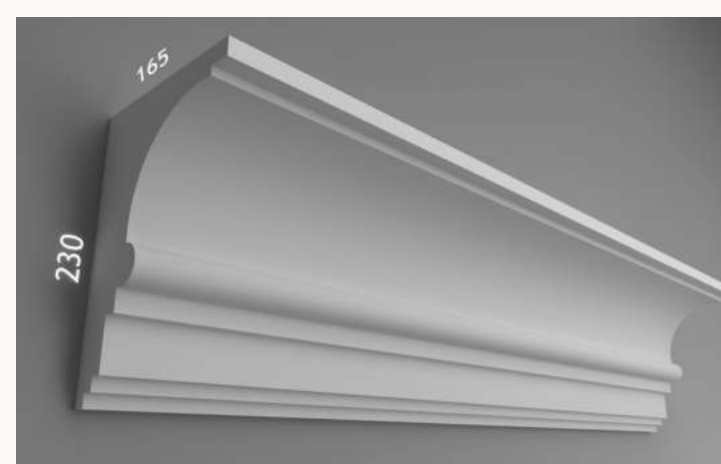

Traditional Architectural Moulding Collection

Cambridge Collection

Architrave: WP7

Dimensions: 90mm x 45mm

Chord: CP10

Dimensions: 60mm x 35mm

Chord: CP5

Dimensions: 105mm x 90mm

Chord: CP8 (S)

Dimensions: 90mm x 70mm

Clasps

Dimensions: many options available

Parapet: EP17

Dimensions: 230mm x 165mm

Parapet: EP32 (L)

Dimensions: 260mm x 240mm

Window Header: WH1

Dimensions: 175mm x 170mm