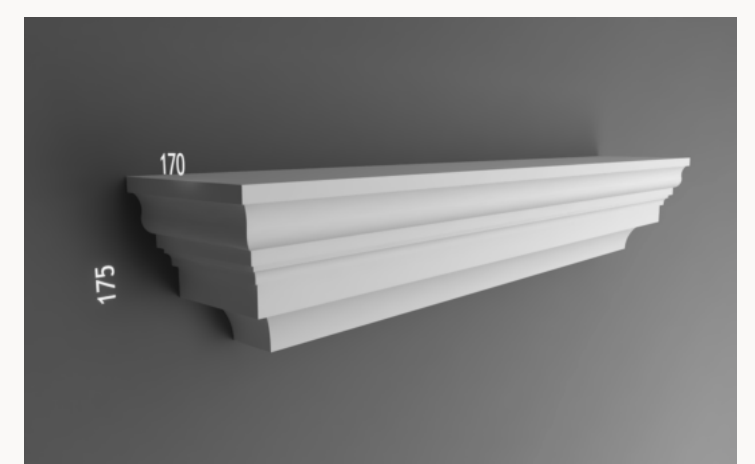

Traditional Architectural Moulding Collection

Cambridge Collection

Architrave: WP7

Dimensions: 90mm x 45mm

Chord: CP10

Dimensions: 60mm x 35mm

Chord: CP5

Dimensions: 105mm x 90mm

Chord: CP8 (S)

Dimensions: 90mm x 70mm

Clasps

Dimensions: many options available

Parapet: EP17

Dimensions: 230mm x 165mm

Parapet: EP32 (L)

Dimensions: 260mm x 240mm

Window Header: WH1

Dimensions: 175mm x 170mm